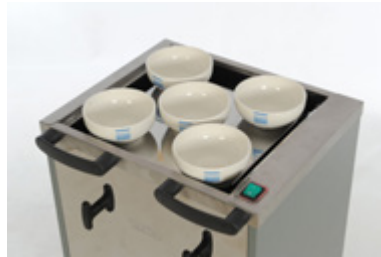

Models

UAD1	Unheated
UAD2	Unheated
UHD1	Heated
UHD2	Heated

Generic Parts

Part No	Description
0502	White nylon wheels
0503	Pins for wheels
0507A	100mm castor swivel with brakes
0508A	100mm castor fixed
0539	Springs for non heated models
0704C	Lid
1965A	Handle
2082A	Lid holder Rod
4671	Corner Bumper

Heating Parts

Part No	Description
0539A	Springs for heated models
0670	Element.
1003G	Green rocker switch
4560	Terminal block 7 pole
1194	Cable restraint
1741C	Cord set and plug
3670	Thermostat
3682	Cable hook