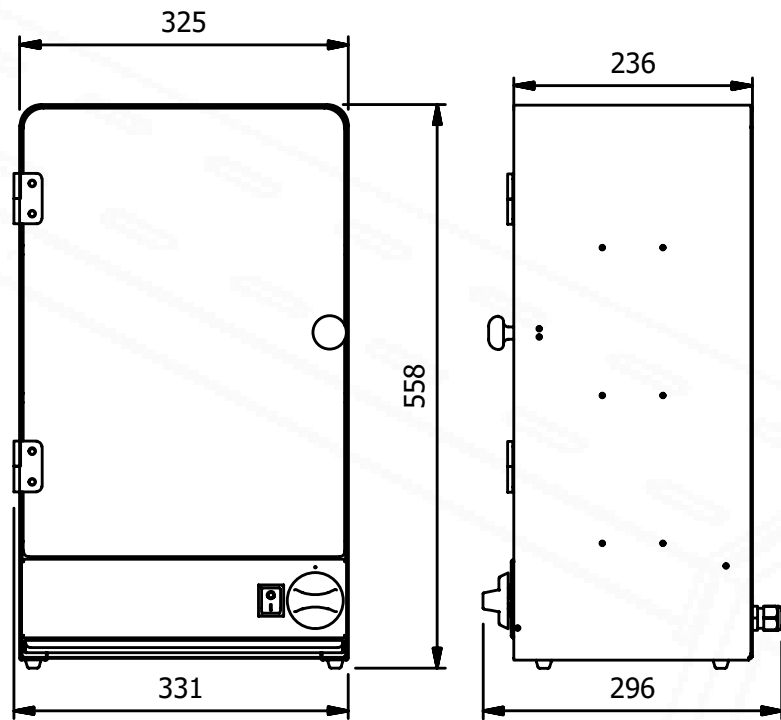

Key Features

- TW1 holds up to 30 slices, TW2 holds up to 45 slice
- Removable hygienic crumb tray
- Full front hinged Perspex door
- Supplied with a 2 meter long cord set with moulded 13 amp plug for easy installation [13A 230v 50Hz]

Model Code	Weight (kg)	Length (mm)	Width (mm)	Height (mm)	Rating (kw)
TW1	7	331	296	410	0.3
TW2	10	331	296	558	0.3

TW2

TW1

MADE IN BRITAIN

E&R Moffat Ltd.
Bonnybridge
FK4 2BS
Scotland

Find us on:

www.ermoffat.co.uk
+44 (0) 1324 812272
sales@ermoffat.co.uk