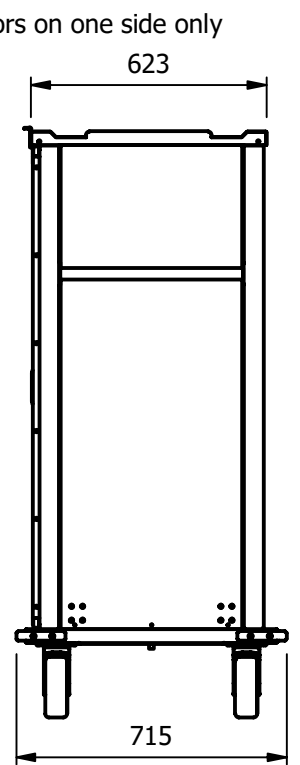

Overview

Tray transport trolleys for storing meal components on Gastronorm or Euronorm trays. These robust trolleys are fully insulated, have a bright polished stainless steel interior and plastic coated outer panels. The standard outer panel colour is goose wing grey, with other colour choices available on request. Featuring recessed push pull handle bars on both sides and double-wing doors that can be opened 270°, doors lock via a transport "J" clip latch. The Interior is split in two for easy cleaning, with removable support ledge frames and L-shaped angles, adjustable for 20GN or 20EN standard trays in a portrait configuration. Suitable for hooking up to a delivery transport system with the optional tow bar. Additionally the chassis design allows for a specified automatic trolley transport option. Complete with corner buffers and fitted with four heavy duty castors two fixed and two all swivel with brakes.

Features:

- Hinged doors open 270°.
- Fully insulated
- Simplistic J clip hold doors closed during transport.
- Inset push pull handle bars to both ends.
- Drain hole in base to compliment cleaning.
- Stainless steel runners with anti-tilt channel.
- Removable support racks allow easy cleaning access.
- Recessed top for conveying additional boxed items.
- 160mm smooth running rubber type wheels.
- Two fixed castors, two all swivel with brakes.
- Adjustable design allows the internal racks to accommodate either Gastronorm 1/1 or Euronorm trays.
- Heavy duty corner buffers.

Options:

- Trays
- Tow bar
- I/D card holder
- Coloured outer panels

MTT20

Model	Weight (kg)	L x D x H (mm)	Shelf Pitch (mm)	Maximum Tray Space (mm)
MTT20	130	1095 x 715 x 1550	120	GN = 560 x 335 EN = 560 x 380

Standard Gastronorm Tray dimensions are 530 x 325
Standard Euronorm Tray dimensions are 530 x 370

(GASTRONORM TRAY = 530mm x 325mm)
(EURONORM TRAY = 530mm x 370mm)

E&R Moffat Ltd.
Bonnybridge
FK4 2BS
Scotland