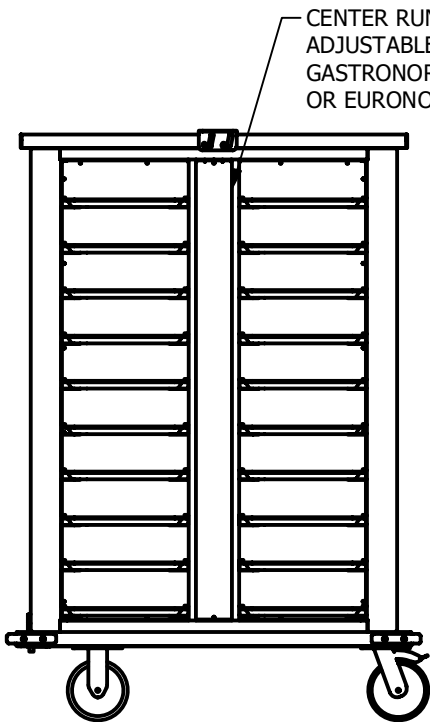

Overview

Tray transport trolleys for storing meal components on Gastronorm or Euronorm trays. These robust trolleys are fully insulated, have a bright polished stainless steel interior and plastic coated outer panels. The standard outer panel colour is goose wing grey, with other colour choices available on request. Featuring recessed push pull handle bars on both sides and double-wing doors that can be opened 270°, doors lock via a transport "J" clip latch. The Interior is split in two for easy cleaning, with removable support ledge frames and L-shaped angles, adjustable for 20GN or 20EN standard trays in a portrait configuration. Suitable for hooking up to a delivery transport system with the optional tow bar. Additionally the chassis design allows for a specified automatic trolley transport option. Complete with corner buffers and fitted with four heavy duty castors two fixed and two all swivel with brakes.

Features:

- Hinged doors open 270°.
- Fully insulated
- Simplistic J clip hold doors closed during transport.
- Inset push pull handle bars to both ends.
- Drain hole in base to compliment cleaning.
- Stainless steel runners with anti-tilt channel.
- Removable support racks allow easy cleaning access.
- Recessed top for conveying additional boxed items.
- 160mm smooth running rubber type wheels.
- Two fixed castors, two all swivel with brakes.
- Adjustable design allows the internal racks to accommodate either Gastronorm 1/1 or Euronorm trays.
- Heavy duty corner buffers.

Options:

- Trays
- Tow bar
- I/D card holder
- Coloured outer panels

MTT20

Model	Weight (kg)	L x D x H (mm)	Shelf Pitch (mm)	Maximum Tray Space (mm)
MTT20	130	1095 x 715 x 1550	120	GN = 560 x 335 EN = 560 x 380

Standard Gastronorm Tray dimensions are 530 x 325
Standard Euronorm Tray dimensions are 530 x 370

(GASTRONORM TRAY = 530mm x 325mm)
(EURONORM TRAY = 530mm x 370mm)

E&R Moffat Ltd.
Bonnybridge
FK4 2BS
Scotland