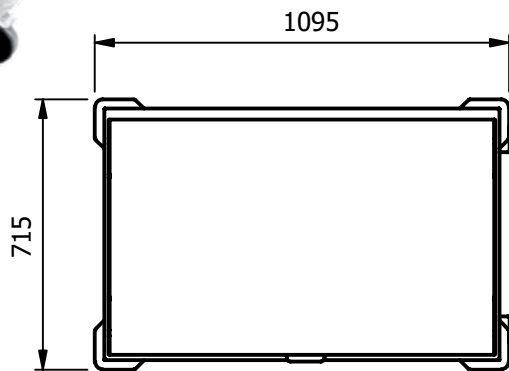

Overview

Tray transport trolleys for storing meal components on Gastronorm or Euronorm trays. These robust trolleys are fully insulated, have a bright polished stainless steel interior and plastic coated outer panels. The standard outer panel colour is goose wing grey, with other colour choices available on request. Featuring recessed push pull handle bars on both sides and double-wing doors that can be opened 270°, doors lock via a transport "J" clip latch. The Interior is split in two for easy cleaning, with removable support ledge frames and L-shaped angles, adjustable for 20GN or 20EN standard trays in a portrait configuration. Suitable for hooking up to a delivery transport system with the optional tow bar. Additionally the chassis design allows for a specified automatic trolley transport option. Complete with corner buffers and fitted with four heavy duty castors two fixed and two all swivel with brakes.

Options:

- Trays
- Tow bar
- I/D card holder
- Coloured outer panels

MTT20

Model	Weight (kg)	L x D x H (mm)	Shelf Pitch (mm)	Maximum Tray Space (mm)
MTT20	130	1095 x 715 x 1550	120	GN = 560 x 335 EN = 560 x 380

Standard Gastronorm Tray dimensions are 530 x 325
Standard Euronorm Tray dimensions are 530 x 370

(GASTRONORM TRAY = 530mm x 325mm)
(EURONORM TRAY = 530mm x 370mm)

E&R Moffat Ltd.
Bonnybridge
FK4 2BS
Scotland