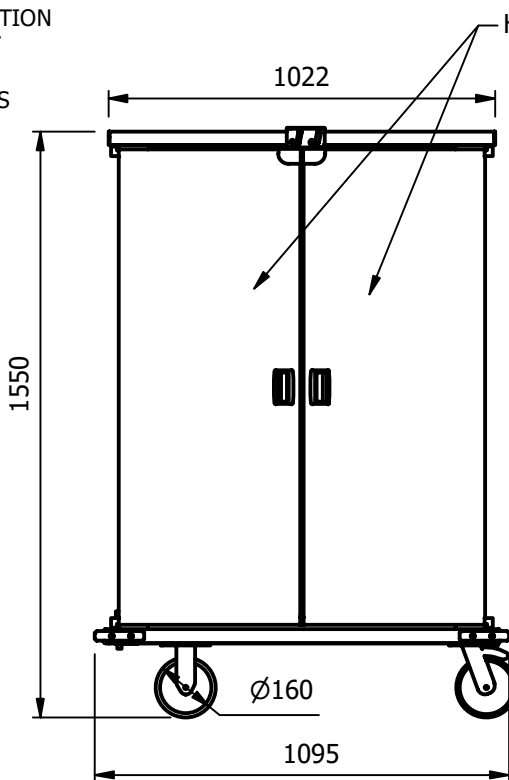

Overview

Tray transport trolleys for storing meal components on Gastronorm or Euronorm trays. These robust trolleys are fully insulated, have a bright polished stainless steel interior and plastic coated outer panels. The standard outer panel colour is goose wing grey, with other colour choices available on request. Featuring recessed push pull handle bars on both sides and double-wing doors that can be opened 270°, doors lock via a transport "J" clip latch. The Interior is split in two for easy cleaning, with removable support ledge frames and L-shaped angles, adjustable for 20GN or 20EN standard trays in a portrait configuration. Suitable for hooking up to a delivery transport system with the optional tow bar. Additionally the chassis design allows for a specified automatic trolley transport option. Complete with corner buffers and fitted with four heavy duty castors two fixed and two all swivel with brakes.

Features:

- Hinged doors open 270°.
- Fully insulated
- Simplistic J clip hold doors closed during transport.
- Inset push pull handle bars to both ends.
- Drain hole in base to compliment cleaning.
- Stainless steel runners with anti-tilt channel.
- Removable support racks allow easy cleaning access.
- Recessed top for conveying additional boxed items.
- 160mm smooth running rubber type wheels.
- Two fixed castors, two all swivel with brakes.
- Adjustable design allows the internal racks to accommodate either Gastronorm 1/1 or Euronorm trays.
- Heavy duty corner buffers.

Options:

- Trays
- Tow bar
- I/D card holder
- Coloured outer panels

MTT20

Model	Weight (kg)	L x D x H (mm)	Shelf Pitch (mm)	Maximum Tray Space (mm)
MTT20	130	1095 x 715 x 1550	120	GN = 560 x 335 EN = 560 x 380

Standard Gastronorm Tray dimensions are 530 x 325
Standard Euronorm Tray dimensions are 530 x 370

(GASTRONORM TRAY = 530mm x 325mm)
(EURONORM TRAY = 530mm x 370mm)

E&R Moffat Ltd.
Bonnybridge
FK4 2BS
Scotland