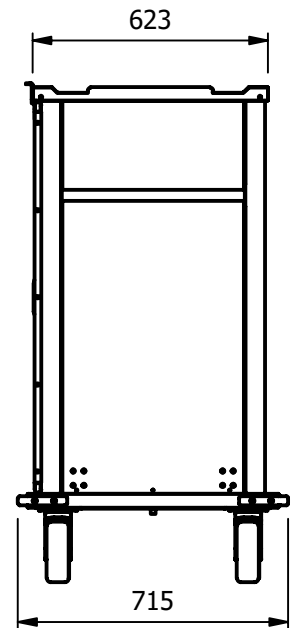

Features:

- Hinged doors open 270°.
- Fully insulated
- Simplistic J clip hold doors closed during transport.
- Inset push pull handle bars to both ends.
- Drain hole in base to compliment cleaning.
- Stainless steel runners with anti-tilt channel.
- Removable support racks allow easy cleaning access.
- Recessed top for conveying additional boxed items.
- 160mm smooth running rubber type wheels.
- Two fixed castors, two all swivel with brakes.
- Adjustable design allows the internal racks to accommodate either Gastronorm 1/1 or Euronorm trays.
- Heavy duty corner buffers.

Options:

- Trays
- Tow bar
- I/D card holder
- Coloured outer panels

MTT16

Model	Weight (kg)	L x D x H (mm)	Shelf Pitch (mm)	Maximum Tray Space (mm)
MTT16	120	1095 x 715 x 1310	120	GN = 560 x 335 EN = 560 x 380

Standard Gastronorm Tray dimensions are 530 x 325
Standard Euronorm Tray dimensions are 530 x 370

(GASTRONORM TRAY = 530mm x 325mm)
(EURONORM TRAY = 530mm x 370mm)

MADE IN BRITAIN

E&R Moffat Ltd.
Bonnybridge
FK4 2BS
Scotland