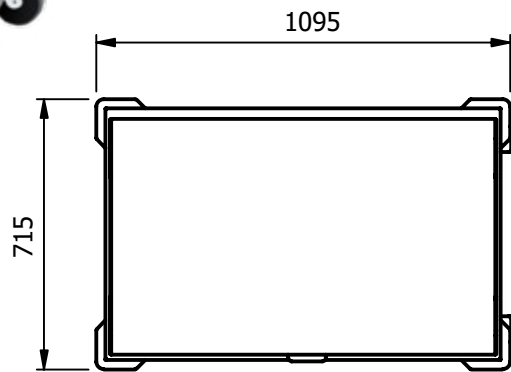

Options:

- Trays
- Tow bar
- I/D card holder
- Coloured outer panels

MTT16

Model	Weight (kg)	L x D x H (mm)	Shelf Pitch (mm)	Maximum Tray Space (mm)
MTT16	120	1095 x 715 x 1310	120	GN = 560 x 335 EN = 560 x 380

Standard Gastronorm Tray dimensions are 530 x 325
Standard Euronorm Tray dimensions are 530 x 370

(GASTRONORM TRAY = 530mm x 325mm)
(EURONORM TRAY = 530mm x 370mm)

MADE IN BRITAIN

E&R Moffat Ltd.
Bonnybridge
FK4 2BS
Scotland