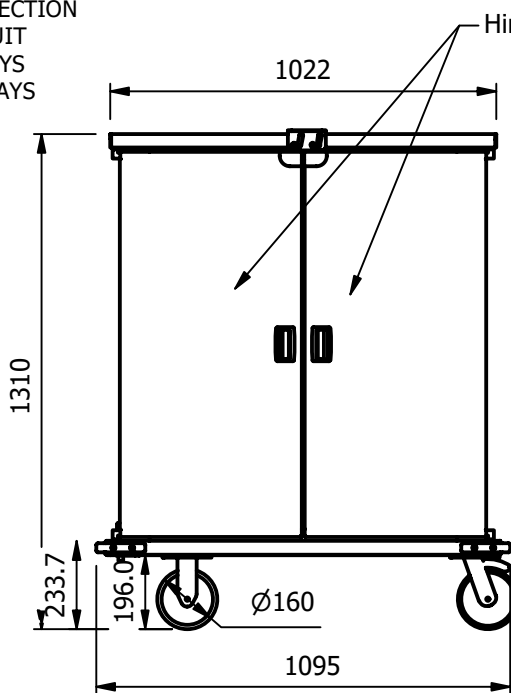

Overview

Tray transport trolleys for storing meal components on Gastronorm or Euronorm trays. These robust trolleys are fully insulated, have a bright polished stainless steel interior and plastic coated outer panels. The standard outer panel colour is goose wing grey with other colour choices available on request. Featuring recessed push pull handle bars on both sides and double-wing doors that can be opened 270°, doors lock via a transport "J" clip latch. The Interior is split in two for easy cleaning, with removable support ledge frames and L-shaped angles, adjustable for 16GN or 16EN standard trays in a portrait configuration. Suitable for hooking up to a delivery transport system with the optional tow bar. Additionally the chassis design allows for a specified automatic trolley transport option. Complete with corner buffers and fitted with four heavy duty castors two fixed and two all swivel with brakes.

Features:

- Hinged doors open 270°.
- Fully insulated
- Simplistic J clip hold doors closed during transport.
- Inset push pull handle bars to both ends.
- Drain hole in base to compliment cleaning.
- Stainless steel runners with anti-tilt channel.
- Removable support racks allow easy cleaning access.
- Recessed top for conveying additional boxed items.
- 160mm smooth running rubber type wheels.
- Two fixed castors, two all swivel with brakes.
- Adjustable design allows the internal racks to accommodate either Gastronorm 1/1 or Euronorm trays.
- Heavy duty corner buffers.

Options:

- Trays
- Tow bar
- I/D card holder
- Coloured outer panels

MTT16

Model	Weight (kg)	L x D x H (mm)	Shelf Pitch (mm)	Maximum Tray Space (mm)
MTT16	120	1095 x 715 x 1310	120	GN = 560 x 335 EN = 560 x 380

Standard Gastronorm Tray dimensions are 530 x 325
Standard Euronorm Tray dimensions are 530 x 370

(GASTRONORM TRAY = 530mm x 325mm)
(EURONORM TRAY = 530mm x 370mm)

MADE IN BRITAIN

E&R Moffat Ltd.
Bonnybridge
FK4 2BS
Scotland