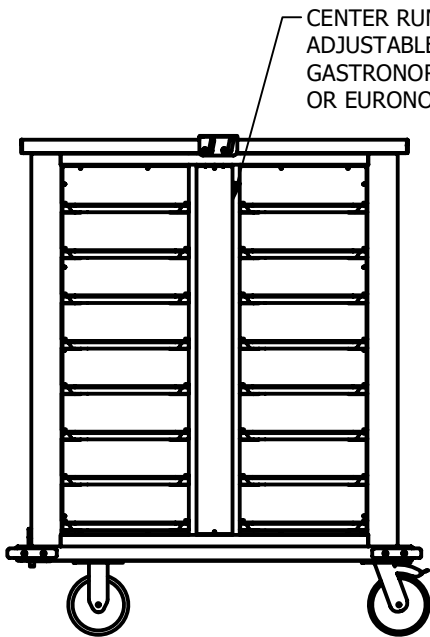

Overview

Tray transport trolleys for storing meal components on Gastronorm or Euronorm trays. These robust trolleys are fully insulated, have a bright polished stainless steel interior and plastic coated outer panels. The standard outer panel colour is goose wing grey with other colour choices available on request. Featuring recessed push pull handle bars on both sides and double-wing doors that can be opened 270°, doors lock via a transport "J" clip latch. The Interior is split in two for easy cleaning, with removable support ledge frames and L-shaped angles, adjustable for 16GN or 16EN standard trays in a portrait configuration. Suitable for hooking up to a delivery transport system with the optional tow bar. Additionally the chassis design allows for a specified automatic trolley transport option. Complete with corner buffers and fitted with four heavy duty castors two fixed and two all swivel with brakes.

Features:

- Hinged doors open 270°.
- Fully insulated
- Simplistic J clip hold doors closed during transport.
- Inset push pull handle bars to both ends.
- Drain hole in base to compliment cleaning.
- Stainless steel runners with anti-tilt channel.
- Removable support racks allow easy cleaning access.
- Recessed top for conveying additional boxed items.
- 160mm smooth running rubber type wheels.
- Two fixed castors, two all swivel with brakes.
- Adjustable design allows the internal racks to accommodate either Gastronorm 1/1 or Euronorm trays.
- Heavy duty corner buffers.

Options:

- Trays
- Tow bar
- I/D card holder
- Coloured outer panels

MTT16

Model	Weight (kg)	L x D x H (mm)	Shelf Pitch (mm)	Maximum Tray Space (mm)
MTT16	120	1095 x 715 x 1310	120	GN = 560 x 335 EN = 560 x 380

Standard Gastronorm Tray dimensions are 530 x 325
Standard Euronorm Tray dimensions are 530 x 370

(GASTRONORM TRAY = 530mm x 325mm)
(EURONORM TRAY = 530mm x 370mm)

MADE IN BRITAIN

E&R Moffat Ltd.
Bonnybridge
FK4 2BS
Scotland