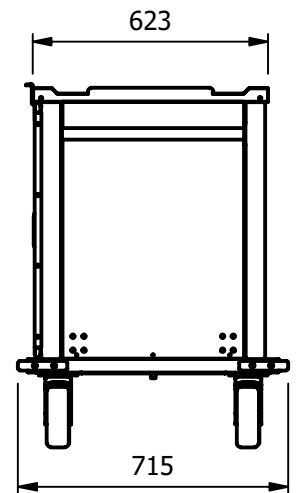

Features:

- Hinged doors open 270°.
- Fully insulated
- Simplistic J clip hold doors closed during transport.
- Inset push pull handle bars to both ends.
- Drain hole in base to compliment cleaning.
- Stainless steel runners with anti-tilt channel.
- Removable support racks allow easy cleaning access.
- Recessed top for conveying additional boxed items.
- 160mm smooth running rubber type wheels.
- Two fixed castors, two all swivel with brakes.
- Adjustable design allows the internal racks to accommodate either Gastronorm 1/1 or Euronorm trays.
- Heavy duty corner buffers.

Options:

- Trays
- Tow bar
- I/D card holder
- Coloured outer panels

MTT10

Model	Weight (kg)	L x D x H (mm)	Shelf Pitch (mm)	Maximum Tray Space (mm)
MTT10	110	1095 x 715 x 950	120	GN = 560 x 335 EN = 560 x 380

Standard Gastronorm Tray dimensions are 530 x 325
Standard Euronorm Tray dimensions are 530 x 370

(GASTRONORM TRAY = 530mm x 325mm)
(EURONORM TRAY = 530mm x 370mm)

E&R Moffat Ltd.
Bonnybridge
FK4 2BS
Scotland