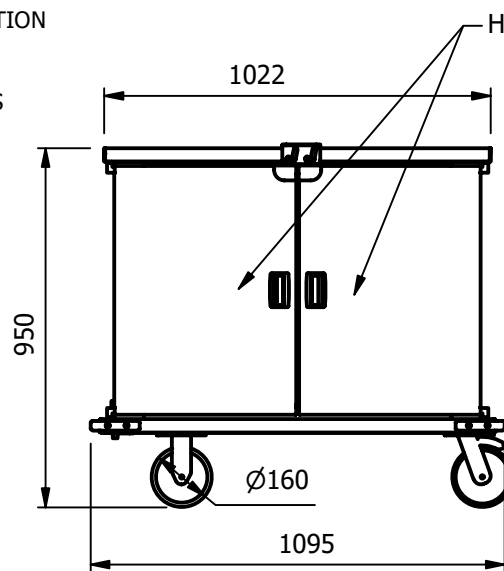

Overview

Tray transport trolleys for storing meal components on Gastronorm or Euronorm trays. These robust trolleys are fully insulated, have a bright polished stainless steel interior and plastic coated outer panels. The standard outer panel colour is goose wing grey with other colour choices available on request. Featuring recessed push pull handle bars on both sides and double-wing doors that can be opened 270°, doors lock via a transport "J" clip latch. The Interior is split in two for easy cleaning, with removable support ledge frames and L-shaped angles, adjustable for 10GN or 10EN standard trays, in a portrait configuration. Suitable for hooking up to a delivery transport system with the optional tow bar. Additionally the chassis design allows for a specified automatic trolley transport option. Complete with corner buffers and fitted with four heavy duty castors two fixed and two all swivel with brakes.

Features:

- Hinged doors open 270°.
- Fully insulated
- Simplistic J clip hold doors closed during transport.
- Inset push pull handle bars to both ends.
- Drain hole in base to compliment cleaning.
- Stainless steel runners with anti-tilt channel.
- Removable support racks allow easy cleaning access.
- Recessed top for conveying additional boxed items.
- 160mm smooth running rubber type wheels.
- Two fixed castors, two all swivel with brakes.
- Adjustable design allows the internal racks to accommodate either Gastronorm 1/1 or Euronorm trays.
- Heavy duty corner buffers.

Options:

- Trays
- Tow bar
- I/D card holder
- Coloured outer panels

MTT10

Model	Weight (kg)	L x D x H (mm)	Shelf Pitch (mm)	Maximum Tray Space (mm)
MTT10	110	1095 x 715 x 950	120	GN = 560 x 335 EN = 560 x 380

Standard Gastronorm Tray dimensions are 530 x 325
Standard Euronorm Tray dimensions are 530 x 370

(GASTRONORM TRAY = 530mm x 325mm)
(EURONORM TRAY = 530mm x 370mm)

E&R Moffat Ltd.
Bonnybridge
FK4 2BS
Scotland