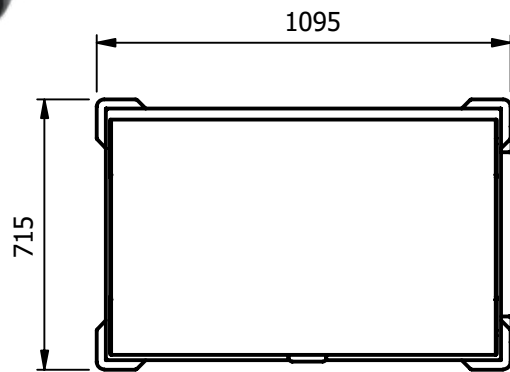

Options:

- Trays
- Tow bar
- I/D card holder
- Coloured outer panels

MTT10

Model	Weight (kg)	L x D x H (mm)	Shelf Pitch (mm)	Maximum Tray Space (mm)
MTT10	110	1095 x 715 x 950	120	GN = 560 x 335 EN = 560 x 380

Standard Gastronorm Tray dimensions are 530 x 325
Standard Euronorm Tray dimensions are 530 x 370

(GASTRONORM TRAY = 530mm x 325mm)
(EURONORM TRAY = 530mm x 370mm)

E&R Moffat Ltd.
Bonnybridge
FK4 2BS
Scotland