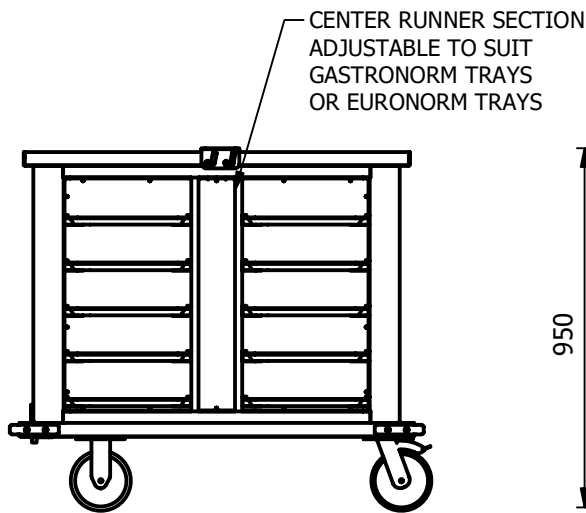

Overview

Tray transport trolleys for storing meal components on Gastronorm or Euronorm trays. These robust trolleys are fully insulated, have a bright polished stainless steel interior and plastic coated outer panels. The standard outer panel colour is goose wing grey with other colour choices available on request. Featuring recessed push pull handle bars on both sides and double-wing doors that can be opened 270°, doors lock via a transport "J" clip latch. The Interior is split in two for easy cleaning, with removable support ledge frames and L-shaped angles, adjustable for 10GN or 10EN standard trays, in a portrait configuration. Suitable for hooking up to a delivery transport system with the optional tow bar. Additionally the chassis design allows for a specified automatic trolley transport option. Complete with corner buffers and fitted with four heavy duty castors two fixed and two all swivel with brakes.

Features:

- Hinged doors open 270°.
- Fully insulated
- Simplistic J clip hold doors closed during transport.
- Inset push pull handle bars to both ends.
- Drain hole in base to compliment cleaning.
- Stainless steel runners with anti-tilt channel.
- Removable support racks allow easy cleaning access.
- Recessed top for conveying additional boxed items.
- 160mm smooth running rubber type wheels.
- Two fixed castors, two all swivel with brakes.
- Adjustable design allows the internal racks to accommodate either Gastronorm 1/1 or Euronorm trays.
- Heavy duty corner buffers.

Options:

- Trays
- Tow bar
- I/D card holder
- Coloured outer panels

MTT10

Model	Weight (kg)	L x D x H (mm)	Shelf Pitch (mm)	Maximum Tray Space (mm)
MTT10	110	1095 x 715 x 950	120	GN = 560 x 335 EN = 560 x 380

Standard Gastronorm Tray dimensions are 530 x 325
Standard Euronorm Tray dimensions are 530 x 370

(GASTRONORM TRAY = 530mm x 325mm)
(EURONORM TRAY = 530mm x 370mm)

E&R Moffat Ltd.
Bonnybridge
FK4 2BS
Scotland