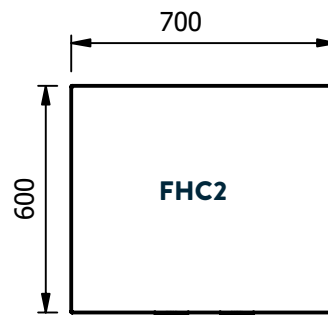

E&R Moffat Ltd.
Bonnybridge
FK4 2BS
Scotland

Find us on:

www.ermoffat.co.uk
+44 (0) 1324 812272
sales@ermoffat.co.uk