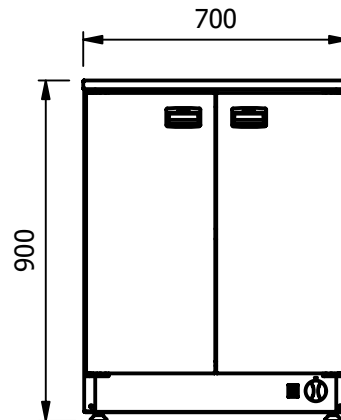

E&R Moffat Ltd.
Bonnybridge
FK4 2BS
Scotland

Find us on:

www.ermoffat.co.uk
+44 (0) 1324 812272
sales@ermoffat.co.uk