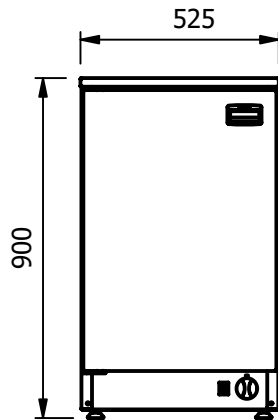

E&R Moffat Ltd.
Bonnybridge
FK4 2BS
Scotland

Find us on:

www.ermoffat.co.uk
+44 (0) 1324 812272
sales@ermoffat.co.uk