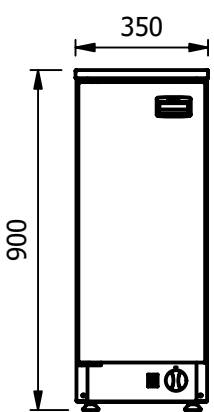

E&R Moffat Ltd.
Bonnybridge
FK4 2BS
Scotland

Find us on:

www.ermoffat.co.uk
+44 (0) 1324 812272
sales@ermoffat.co.uk