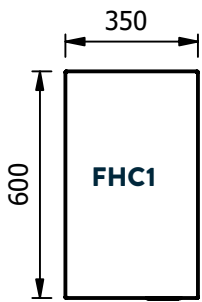

E&R Moffat Ltd.
Bonnybridge
FK4 2BS
Scotland

Find us on:

www.ermoffat.co.uk
+44 (0) 1324 812272
sales@ermoffat.co.uk