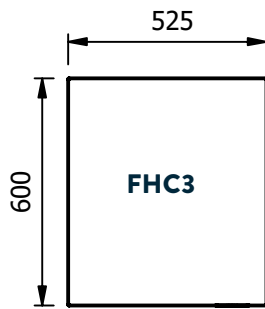

E&R Moffat Ltd.
Bonnybridge
FK4 2BS
Scotland

Find us on:

www.ermoffat.co.uk
+44 (0) 1324 812272
sales@ermoffat.co.uk