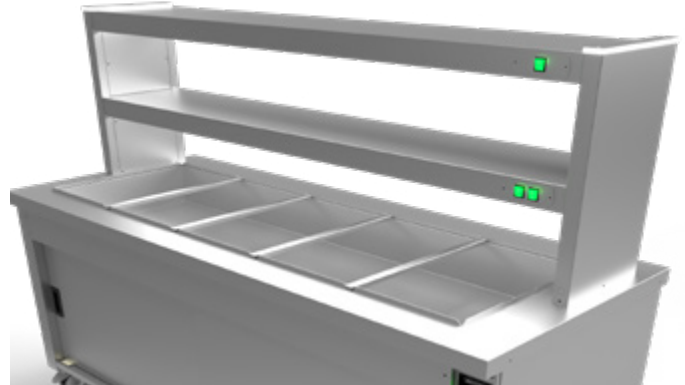

Models

All Standard kitchen pass gantries.
Codes stating with KP

Generic Parts

Part No	Description
5150	Flexible LED Lighting Strip 300mm long
4592F	LED Drivers 15w
5202	Kitchen Pass Perspex Top
1003G	Green Rocker Switch
4560	Terminal Block 7 Pole mains
1070	Terminal block 1004
4710	Jacketed Lamp - 220W
4713	Lamp Holder & Reflector
4714	Mesh Guard
4598	2 Way Connector
4599	3 Way Connector
1572	Cable Gland 20mm
1741C	Cord-set
2127	16A 1PH Commando plug
2126	32A 1PH Commando plug