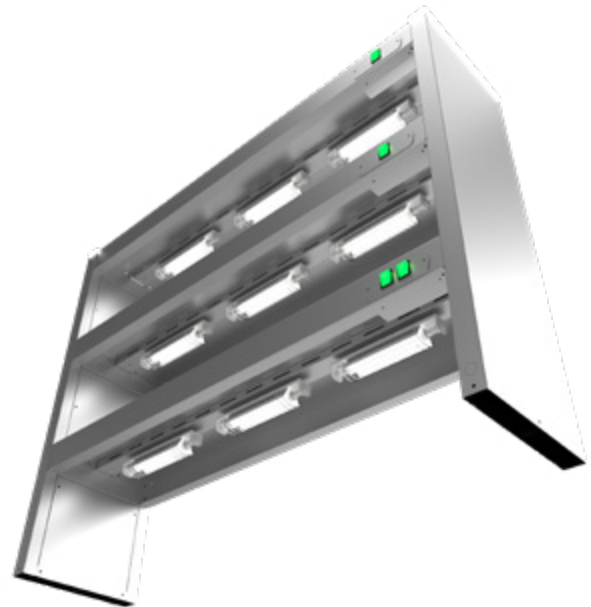

Models

All Standard kitchen pass gantries.
Codes stating with KP

Generic Parts

Part No	Description
5150	Flexible LED Lighting Strip 300mm long
4592F	LED Drivers 15w
5202	Kitchen Pass Perspex Top
1003G	Green Rocker Switch
4560	Terminal Block 7 Pole mains
1070	Terminal block 1004
4710	Jacketed Lamp - 220W
4713	Lamp Holder & Reflector
4714	Mesh Guard
4598	2 Way Connector
4599	3 Way Connector
1572	Cable Gland 20mm
1741C	Cord-set
2127	16A 1PH Commando plug
2126	32A 1PH Commando plug