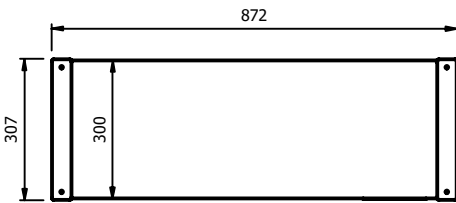

Plan View (size2 example)