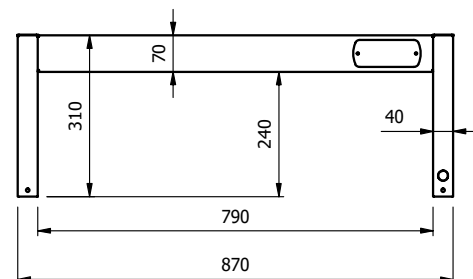

One Tier (size 2 example)