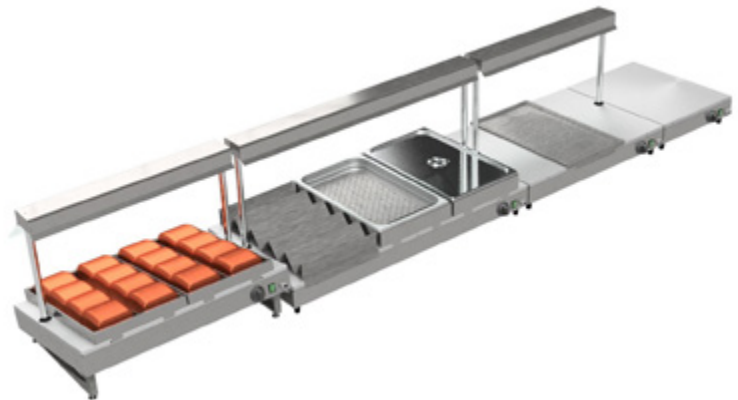

## Models

BT1 - Heated	BTG1 - Heated with gantry	BTB1 - Heated burger slide
BT2 - Heated	BTG2 - Heated with gantry	BTB2 - Heated burger slide
BT3 - Heated	BTG3 - Heated with gantry	BTB3 - Heated burger slide

## Generic Parts

Part No	Description
2803	Element size1 models
2665A	Element Size 2 models
2666A	Element size 3 models
2667A	Element Size 4 models
1103	Thermostat
1105	Thermostat knob
1003G	Green rocker switch
1741C	Cord set and plug
1194	Cable restraint
3115	Foot
2835	Adjustable foot for Burger slide model
1968B	25mm Gantry leg collar
4710	Jacketed lamp - 220w
4713	Lamp holder & reflector
4714	Mesh guard
2964	Sneeze screen size 1
2965	Sneeze Screen size2
2966	Sneeze Screen size 3
2967	Sneeze Screen size 4