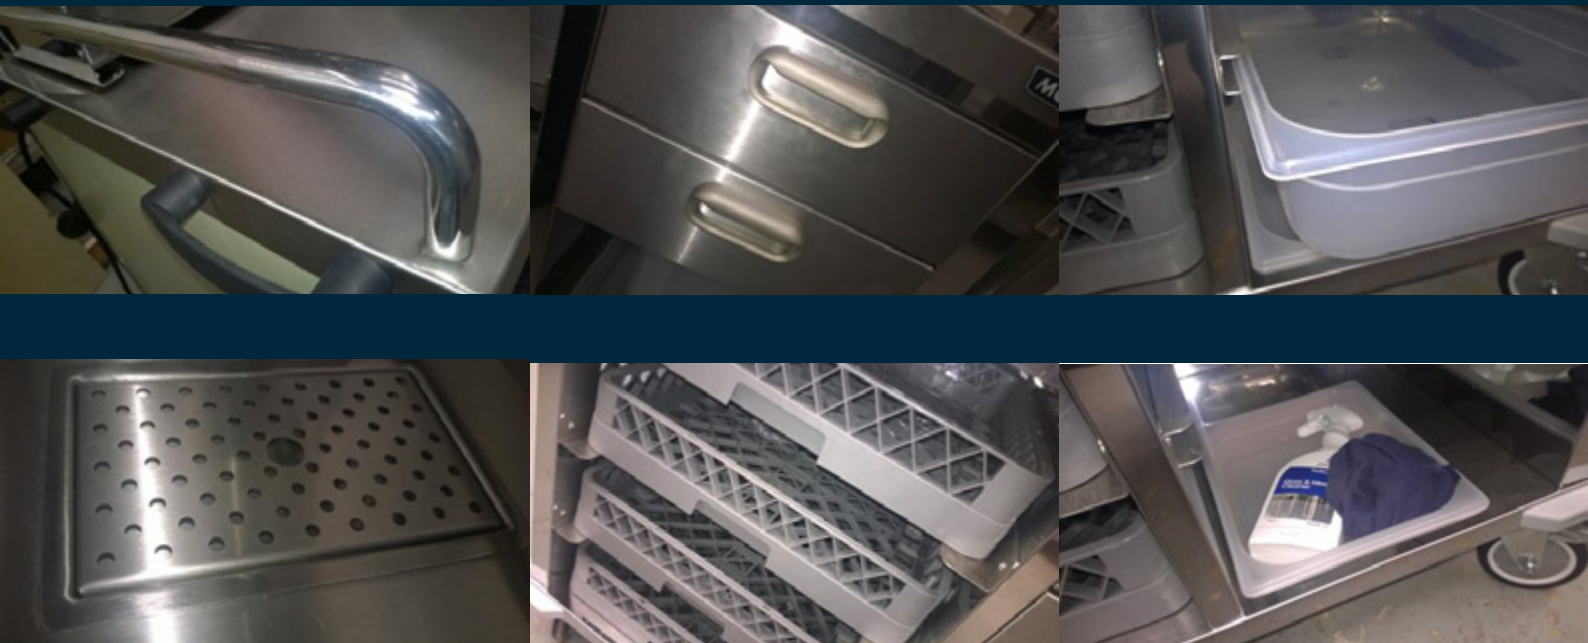

E&R Moffat Ltd.
Bonnybridge
FK4 2BS
Scotland

Find us on:

www.ermoffat.co.uk
+44 (0) 1324 812272
sales@ermoffat.co.uk