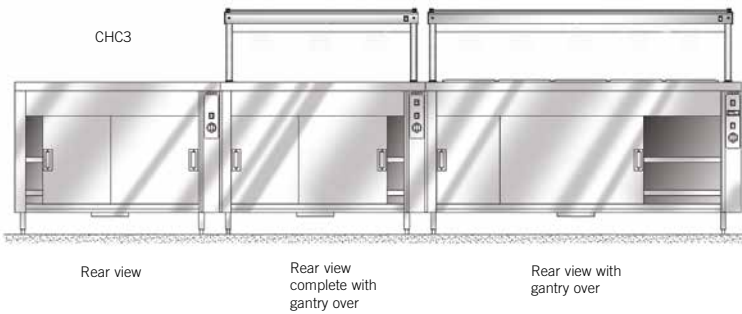

Premier Counters

Premier Heated Modules

The range includes Hot Top and Bain Marie models with hot cupboards fitted underneath. Hot Top modules come complete with gastronorm size toughened glass built-in Thermo-panel elements that guarantee evenly-distributed heat with no hot spots, distortion or discolouring. The energy regulated-controlled surface temperature keeps food at temperatures between 75 and 110°C. Bain Marie modules suitable for gastronorm containers are available as dry heat and wet well.

Plain Top with Hotcupboard under

MODEL	Weight kg	Dimensions L x D x H mm	Depth with trayslide down	Work Surface Height mm	Power Rating kw	No. of Panels	No. of Gastronorms Cutouts
CHC2	63	884 x 750 x 1350	1050	900	1.0	-	-
CHC3	78	1212 x 750 x 1350	1050	900	1.5	-	-
CHC4	95	1540 x 750 x 1350	1050	900	1.5	-	-
CHC5	111	1868 x 750 x 1350	1050	900	1.9	-	-
CHC6	130	2196 x 750 x 1350	1050	900	2.0	-	-

Hot Top with Hotcupboard under

MODEL	Weight kg	Dimensions L x D x H mm	Depth with trayslide down	Work Surface Height mm	Power Rating kw	No. of Panels	No. of Gastronorms Cutouts
CHT2	70	884 x 750 x 1350	1050	900	1.4	2	-
CHT3	88	1212 x 750 x 1350	1050	900	2.1	3	-
CHT4	108	1540 x 750 x 1350	1050	900	2.3	4	-
CHT5	127	1868 x 750 x 1350	1050	900	2.9	5	-
CHT6	148	2196 x 750 x 1350	1050	900	3.2	6	-

Dry/Wet Heat Bain Marie Hot cupboard

MODEL	Weight kg	Dimensions L x D x H mm	Depth with trayslide down	Work Surface Height mm	Power Rating kw	No. of Panels	No. of Gastronorms Cutouts
CBM2	60	884 x 750 x 1350	1050	900	2.4	-	2
CBM3	74	1212 x 750 x 1350	1050	900	2.9	-	3
CBM4	89	1540 x 750 x 1350	1050	900	2.9	-	4
CBM5	103	1868 x 750 x 1350	1050	900	3.5	-	5
CBM6	121	2196 x 750 x 1350	1050	900	3.8	-	6