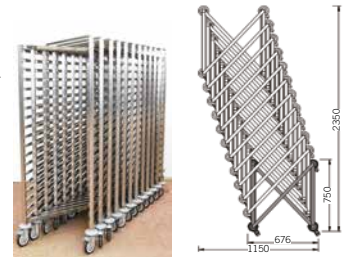

Mobile Racking (with fixed runners)

MODEL	Weight kg	Dimensions Ext. L x D x H mm	GN capacity Pitch Spacing 72mm	PRICE
SMT	26	660 x 672 x 1600	18x GN2/1 or 36 x GN1/1	£430

Special sizes at extra cost

Zee Mobile Nesting Rack

MODEL	Weight kg	Dimensions Ext. L x D x H mm	GN capacity Pitch Spacing 75mm	PRICE
ZMT	28	680 x 750 x 1705	18x GN2/1 or 36 x GN1/1	£442

Special sizes at extra cost

Heavy Duty General Purpose Trolleys

Heavy Duty General Purpose Trolley

MODEL	Weight kg	Dimensions L x D x H mm	No. Shelves	Max Load capacity in Kg's per unit	PRICE
HT2	20	800 x 550 x 950	2	120	£382
HT3	25	800 x 550 x 950	3	180	£463
HT4	30	800 x 550 x 1250	4	180	£567
HTG2	26	1050 x 550 x 950	2	120	£459
HTG3	33	1050 x 550 x 950	3	180	£553
HTG4	39	1050 x 550 x 1250	4	180	£667

Beverage Trolley

MODEL	Dimensions Ext. L x D x H mm	PRICE
VBT	1050 x 620 x 1426	£1792

Complete with

- Gallery rail on three sides
- Rear stand holding 6 off cutlery dispensers and 3 off 1/9 Gn size plastic containers for tea bags, sugar etc
- Top inset with 1 off 1/3 Gn size plastic pan for waste etc.
- Ergonomic push pull handles
- 1 off 1/2 Gn size plastic pan 100mm deep on runners for cakes etc. (top pan position)
- 3 off 1/1 Gn size plastic pan 100mm deep on runners for cups, saucers etc.
- 1 off 1/2 Gn size plastic pan 65mm deep for cleaning spray, sponge, cloth etc.
- 4 off runner to suit 500mm x 500mm dishwasher type baskets