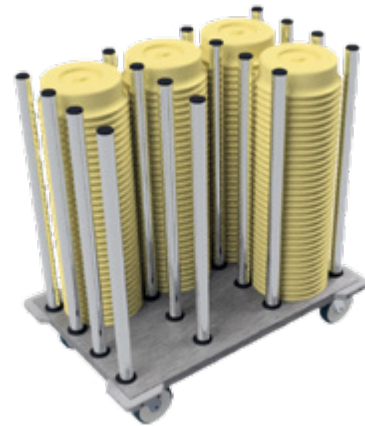

Model

VPCY 9" (230mm) plate cover storage

<i>Part No</i>	<i>Description</i>
0482A	125mm Castor swivel with brakes
0483A	125mm Castor swivel
0674	Tube end plug
1968A	Tube leg collar
4671	Corner bumper

MADE IN BRITAIN