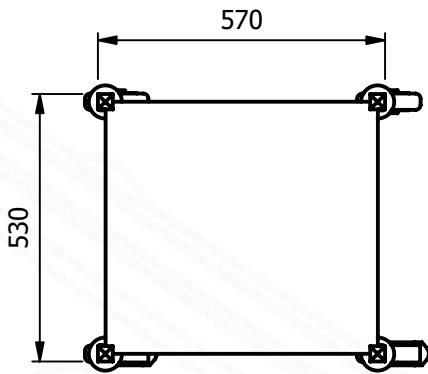

Model MTBT1

Key Features:

- *All Stainless steel construction*
- *Four swivel castors two with brakes*

Model MTBT1

Length (mm)	Depth (mm)	Height (mm)	Weight (Kg)
570	530	900	16

MADE IN BRITAIN

E&R Moffat Ltd.
Bonnybridge
FK4 2BS
Scotland