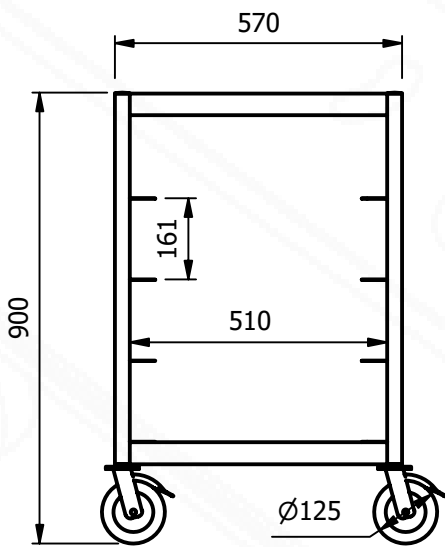

Model MTBT1

Key Features:

- *All Stainless steel construction*
- *Four swivel castors two with brakes*

Model MTBT1

Length (mm)	Depth (mm)	Height (mm)	Weight (Kg)
570	530	900	16

MADE IN BRITAIN

E&R Moffat Ltd.
Bonnybridge
FK4 2BS
Scotland